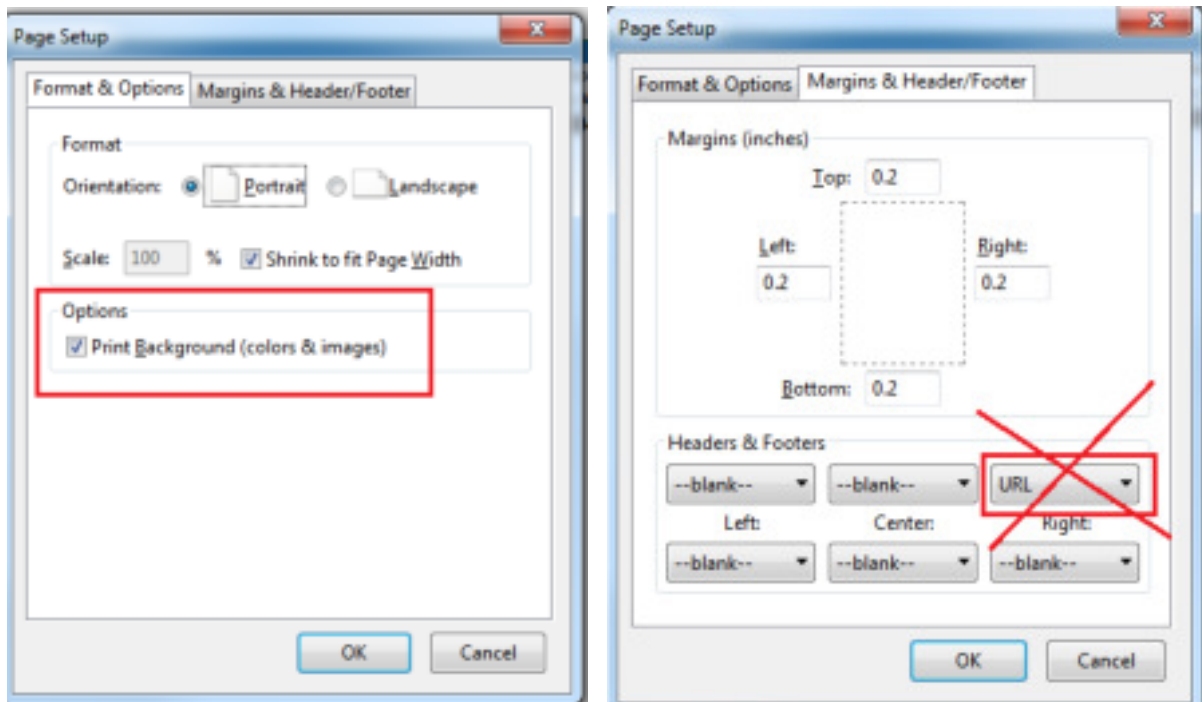

How to Setup your Internet Browser

Step 1

You must use a supported browser.

- Internet Explorer 11+ - Edge
Or
- Firefox

Step 2

- Perform browser page set up
- Enable background colors/Images
- Remove URL from Print

Step 3

Enable menu bar